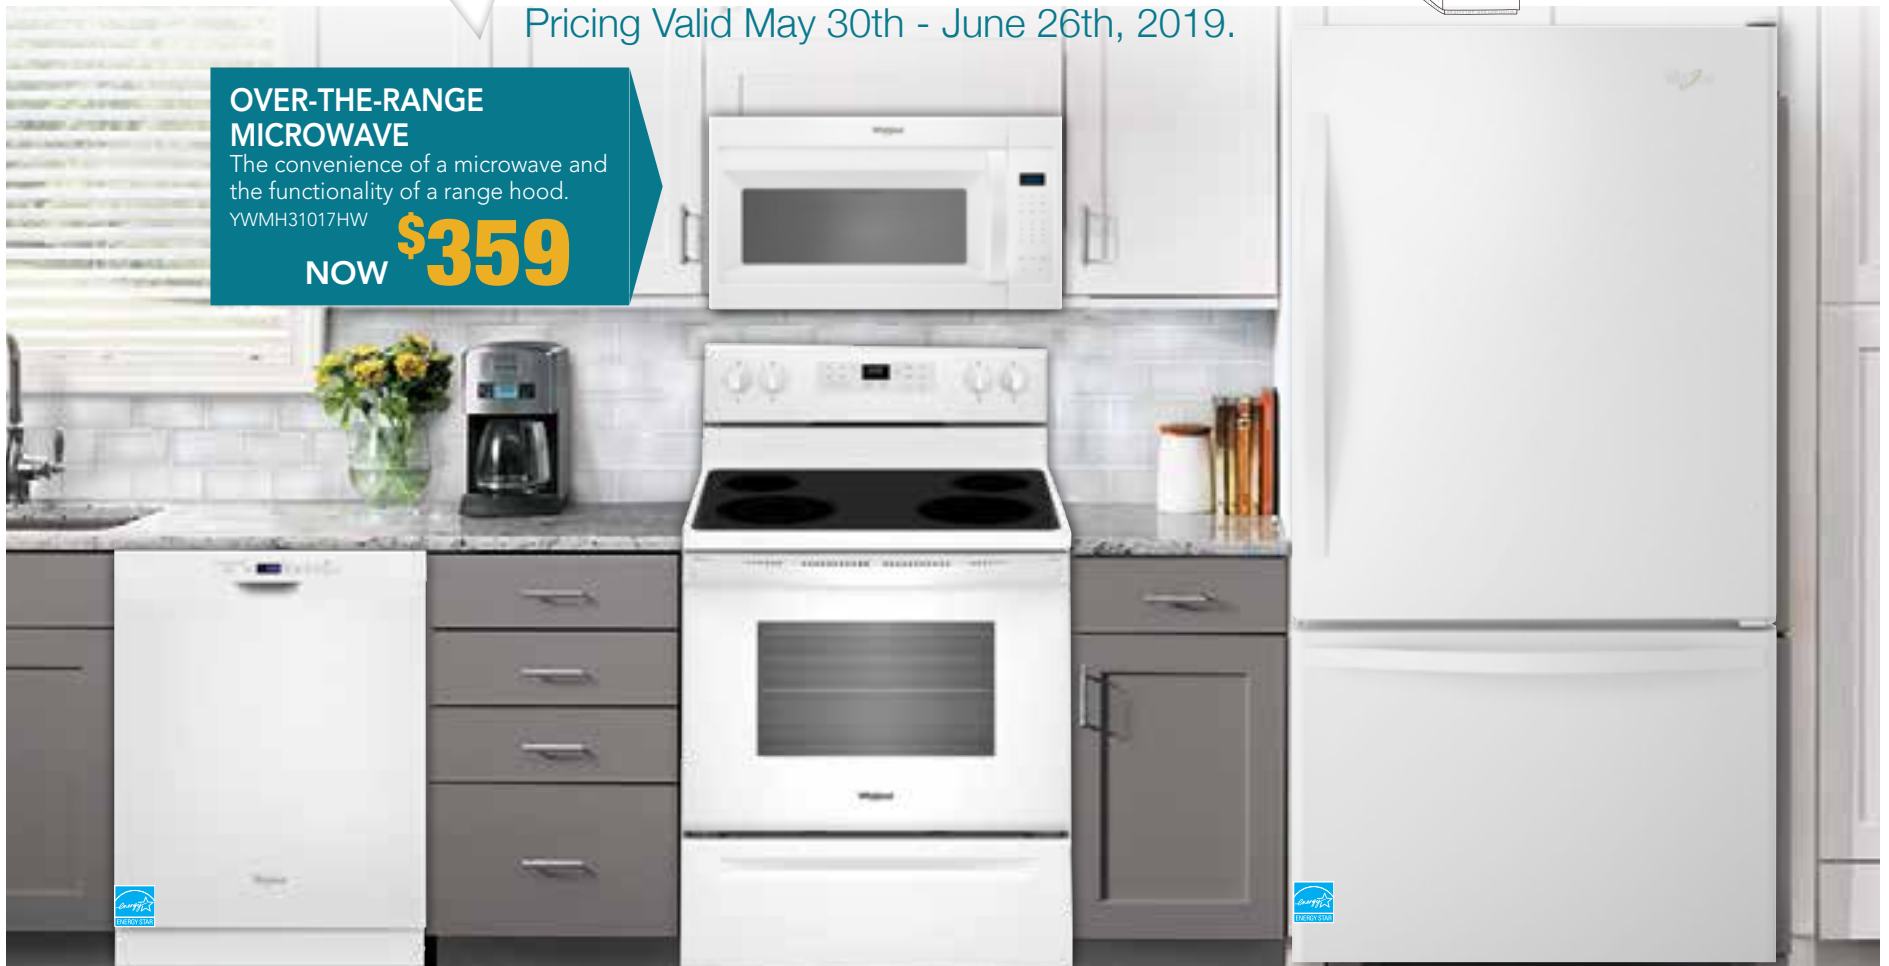

**OVER-THE-RANGE
MICROWAVE**

The convenience of a microwave and the functionality of a range hood.
YWMH31017HW

NOW **$359**

STAINLESS TUB DISHWASHER

Adaptive Wash technology automatically adjusts wash and dry settings to deliver the ideal clean for every load. WDF560SAFW

NOW **$699**

CONVECTION RANGE

A rear fan circulates heated air over, under and around food to seal in flavour and juices.
YWFE521S0HW

NOW **$1049**

**19 CU. FT. BOTTOM FREEZER
REFRIGERATOR**

30" W. Frozen foods are organized and quickly visible with the slide-out drawer style freezer door. WRB329DFBW

NOW **$1299**