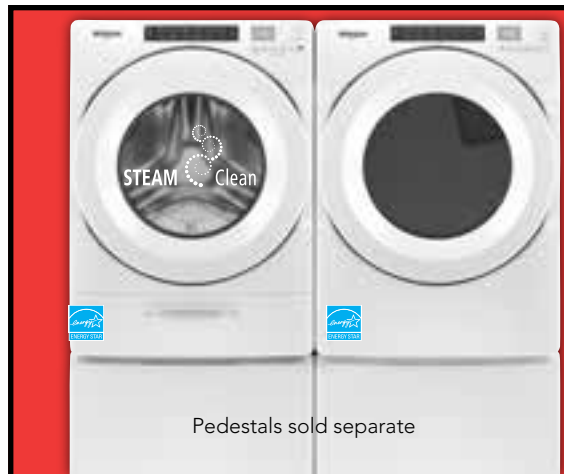

Whirlpool®

STEAM WASHER

5.2 cu. ft. capacity. Skip detergent refills for up to 20 loads with the Load & Go dispenser.

WFW5620HW

SALE $999

FRONT LOAD DRYER

7.4 cu. ft. capacity. Help prevent overdrying your family's fabrics with Advanced Moisture Sensing and keep wrinkles from setting in.

YWED5620HW

SALE $799